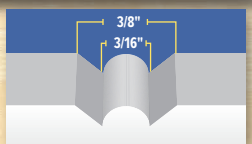

4' x 8' Sheet Shown at 15%

THICKNESS	MDF		MRI/NAF*		PVC	
	4' x 8'	4' x 10'	4' x 12'	4' x 8'	4' x 8'	4' x 8'
1/2"	SB6NK	SB8NK	SB6NK-10	SB8NK-10	SB6NK-12	SB8NK-12

V-Groove – 6" On Center

4' x 8' Sheet Shown at 15%

WWW.GARDENSTATELUMBER.COM

QUICK SHIP+ SHEET PRODUCTS

3 WEEK LEAD TIME NO MINIMUM QUANTITIES

Standard Bead Quick Ship Items

AVAILABLE 2" AND 3" ON CENTER

4' x 8' Sheet Shown at 15%

THICKNESS	MDF	MRI/NAF	MRX	FR MDF	PVC
3/8"	4' x 8' 4' x 10' 4' x 12'				
1/2"	4' x 16'	4' x 10' 4' x 16'	4' x 8'	4' x 8'	4' x 8'

V-Bead Quick Ship Items

AVAILABLE 1⁵/₈" AND 2¹/₂" ON CENTER

4' x 8' Sheet Shown at 15%

THICKNESS	MDF	MRI/NAF	MRX	FR MDF	PVC
3/8"	4' x 8' 4' x 10' 4' x 12'				
1/2"	4' x 16'	4' x 10' 4' x 16'	4' x 8'	4' x 8'	4' x 8'

V-Groove Quick Ship Items

AVAILABLE 4", 6" AND 8" ON CENTER

4' x 8' Sheet Shown at 15%

THICKNESS	MDF	MRI/NAF	MRX	FR MDF	PVC
1/2"	4' x 8' 4' x 10' 4' x 12' 4' x 16'	4' x 8' 4' x 10' 4' x 16'	4' x 8'	4' x 8'	4' x 8'