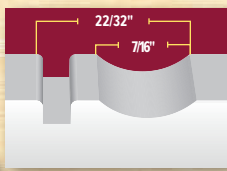

4' x 8' Sheet Shown at 15%