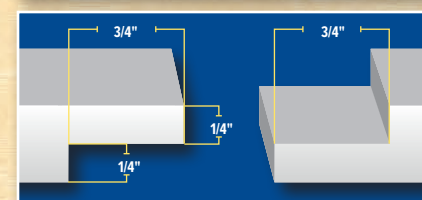

WWW.GARDENSTATELUMBER.COM

ALL BEAD PATTERNS CAN BE SPECIAL ORDERED TO YOUR DESIRED DISTANCE ON CENTER

SHIPLAP STRIP PRODUCTS

3 WEEK LEAD TIME

Modern Shiplap Strip

4" MODERN SHIPLAP STRIP

6" MODERN SHIPLAP STRIP

8" MODERN SHIPLAP STRIP

10" MODERN SHIPLAP STRIP

Specify your desired fit:

- Flush Fit
- 1/8" Groove
- 1/4" Groove

See details below

Flush Fit Detail

1/8" Groove Detail

1/4" Groove Detail