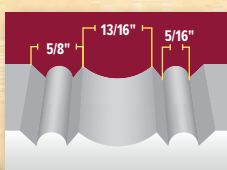

- 1 JUMBO V-BEAD (3" ON CENTER)
- 2 LK4
- 3 GSB725

- 1 COVE BEAD (3-1/2" ON CENTER)
- 2 FS312
- 3 SC214
- 4 1x4

WWW.GARDENSTATELUMBER.COM

SPECIAL ORDER SHEET PRODUCTS

4 WEEK LEAD TIME

Manufactured To Your Specified Distance On Center

Cove Bead

4' x 8' Sheet Shown at 15%

V-Channel

4' x 8' Sheet Shown at 15%

Butterfly

4' x 8' Sheet Shown at 15%

Large Butterfly

4' x 8' Sheet Shown at 15%