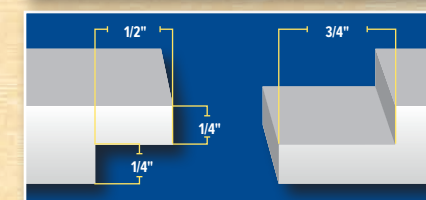

WWW.GARDENSTATELUMBER.COM

ALL BEAD PATTERNS CAN BE SPECIAL ORDERED TO YOUR DESIRED DISTANCE ON CENTER

SHIPLAP STRIP PRODUCTS

3 WEEK LEAD TIME

Modern Shiplap Strip

4" MODERN SHIPLAP STRIP

6" MODERN SHIPLAP STRIP

8" MODERN SHIPLAP STRIP

10" MODERN SHIPLAP STRIP

Specify your desired fit:

- Flush Fit
- 1/8" Groove
- 1/4" Groove

See details below

Flush Fit Detail

1/8" Groove Detail

1/4" Groove Detail

ALL BEAD PATTERNS CAN BE SPECIAL ORDERED TO RUN THE 4' LENGTH (UP TO 12' LONG)

- 1 8" MODERN SHIPLAP STRIP
- 2 PLC634
- 3 ECBCAP
- 4 4" MODERN SHIPLAP STRIP
- 5 5/4 x 6

1

2

WWW.GARDENSTATELUMBER.COM

SPECIAL ORDER SHEET PRODUCTS