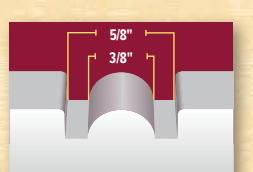

ALL BEAD PATTERNS CAN BE SPECIAL ORDERED TO RUN THE 4' LENGTH (UP TO 12' LONG)

- 1 8" MODERN SHIPLAP STRIP
- 2 PLC634
- 3 ECBCAP
- 4 4" MODERN SHIPLAP STRIP
- 5 5/4 x 6

1

2

WWW.GARDENSTATELUMBER.COM

SPECIAL ORDER SHEET PRODUCTS

Large V-Bead

4' x 8' Sheet Shown at 15%

Jumbo V-Bead

4' x 8' Sheet Shown at 15%

Large Standard Bead

4' x 8' Sheet Shown at 15%

Jumbo Standard Bead

4' x 8' Sheet Shown at 15%