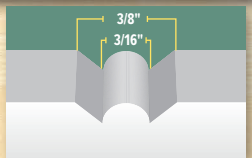

Standard Bead – 2" & 3" On Center

4' x 8' Sheet Shown at 15%

THICKNESS	MDF		MRI/NAF*		PVC	
	4' x 8'	4' x 10'	4' x 12'	4' x 8'	4' x 8'	4' x 8'
1/4"	14-SB2SB	14-SB3SB				
1/2"	SB2SB	SB3SB	SB2SB-10	SB3SB-10	SB2SB-12	SB3SB-12
					SB2SB-MRI	SB3SB-MRI
					SB2SB-PVC	SB3SB-PVC

V-Bead – 1 5/8" & 2 1/2" On Center

4' x 8' Sheet Shown at 15%

THICKNESS	MDF		MRI/NAF*		PVC	
	4' x 8'	4' x 10'	4' x 12'	4' x 8'	4' x 8'	4' x 8'
1/4"	14-SB158VB	14-SB212VB				
1/2"	SB158VB	SB212VB	SB158VB-10	SB212VB-10	SB158VB-12	SB212VB-12
					SB158VB-MRI	SB212VB-MRI
					SB158VB-PVC	SB212VB-PVC