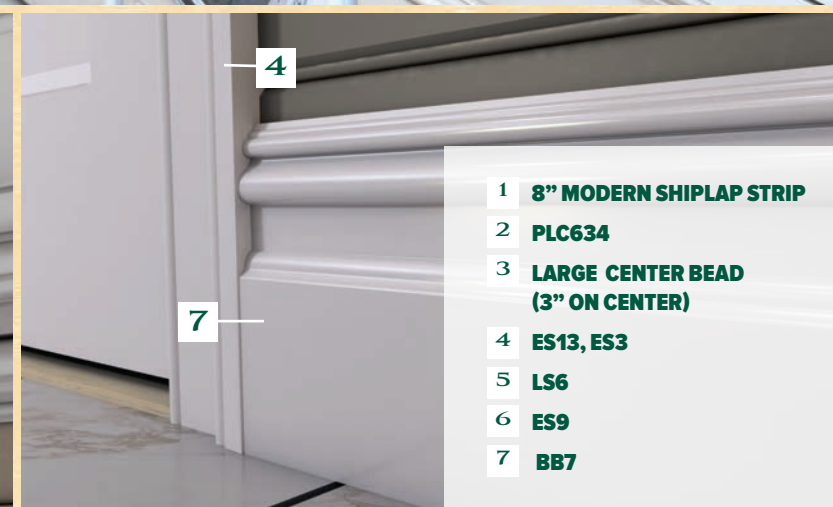

- 1 BUTTERFLY (4" ON CENTER)
- 2 FS312
- 3 LK3
- 4 GSB725

- 1 V-CHANNEL (4" ON CENTER)
- 2 FS312
- 3 SC214
- 4 1x4

1

2

- 1 8" MODERN SHIPLAP STRIP
- 2 PLC634
- 3 LARGE CENTER BEAD (3" ON CENTER)
- 4 ES13, ES3
- 5 LS6
- 6 ES9
- 7 BB7