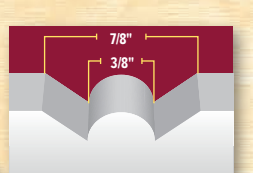

ALL BEAD PATTERNS CAN BE SPECIAL ORDERED TO RUN THE 4' LENGTH (UP TO 12' LONG)

- 1 8" MODERN SHIPLAP STRIP
- 2 PLC634
- 3 ECBCAP
- 4 4" MODERN SHIPLAP STRIP
- 5 5/4 x 6

1

2

WWW.GARDENSTATELUMBER.COM

SPECIAL ORDER SHEET PRODUCTS

4 WEEK LEAD TIME

Manufactured To Your Specified Distance On Center

If you are looking for something both unique and highly customizable, our special order products offer a wide variety of options.

- Unique Selection Of Styles
- Manufactured To Your Desired Distance On Center
- Beads Run In Either 4' Or 8' Direction
- No Minimum Quantities
- Short Lead Times Of 4 Weeks

Large V-Bead

4' x 8' Sheet Shown at 15%

Jumbo V-Bead

4' x 8' Sheet Shown at 15%

Large Standard Bead

4' x 8' Sheet Shown at 15%

Jumbo Standard Bead

4' x 8' Sheet Shown at 15%