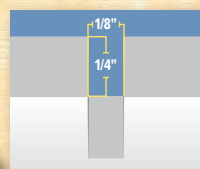

WWW.GARDENSTATELUMBER.COM

WWW.GARDENSTATELUMBER.COM

QUICK SHIP+ SHEET PRODUCTS

3 WEEK LEAD TIME

Modern Grooves & Nickel Gap

AVAILABLE 4", 6" AND 8" ON CENTER

1/8" x 1/8" Nickel Gap

4' x 8' Sheet Shown at 15%

1/8" x 1/4" Nickel Gap

4' x 8' Sheet Shown at 15%

1/4" x 1/8" Modern Groove

4' x 8' Sheet Shown at 15%

1/4" x 1/4" Modern Groove

4' x 8' Sheet Shown at 15%

THICKNESS	MDF	MRI/NAF	MRX	FR MDF	PVC
1/4"	8'*				
3/8"	4' x 8' 4' x 10' 4' x 12'*				
1/2"	4' x 8' 4' x 10' 4' x 12' 4' x 16'	4' x 8' 4' x 10' 4' x 16'	4' x 8'	4' x 8'	4' x 8'