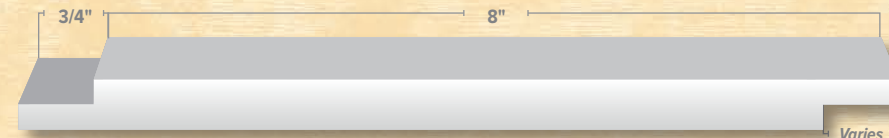

WWW.GARDENSTATELUMBER.COM

ALL BEAD PATTERNS CAN BE SPECIAL ORDERED TO YOUR DESIRED DISTANCE ON CENTER

SHIPLAP STRIP PRODUCTS

3 WEEK LEAD TIME

Modern Shiplap Strip

4" MODERN SHIPLAP STRIP

6" MODERN SHIPLAP STRIP

8" MODERN SHIPLAP STRIP

10" MODERN SHIPLAP STRIP

Specify your desired fit:

- Flush Fit
- 1/8" Groove
- 1/4" Groove

See details below

Flush Fit Detail

1/8" Groove Detail

1/4" Groove Detail