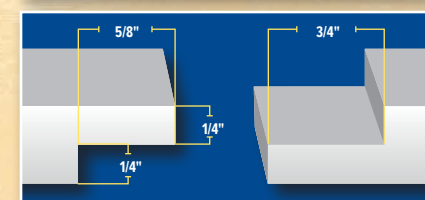

WWW.GARDENSTATELUMBER.COM

ALL BEAD PATTERNS CAN BE SPECIAL ORDERED TO YOUR DESIRED DISTANCE ON CENTER

SHIPLAP STRIP PRODUCTS

3 WEEK LEAD TIME

Modern Shiplap Strip

4" MODERN SHIPLAP STRIP

6" MODERN SHIPLAP STRIP

8" MODERN SHIPLAP STRIP

10" MODERN SHIPLAP STRIP

Specify your desired fit:

- Flush Fit
- 1/8" Groove
- 1/4" Groove

See details below

Flush Fit Detail

1/8" Groove Detail

1/4" Groove Detail

ALL BEAD PATTERNS CAN BE SPECIAL ORDERED TO RUN THE 4' LENGTH (UP TO 12' LONG)

- 1 8" MODERN SHIPLAP STRIP
- 2 PLC634
- 3 ECBCAP
- 4 4" MODERN SHIPLAP STRIP
- 5 5/4 x 6

1

2

WWW.GARDENSTATELUMBER.COM

SPECIAL ORDER SHEET PRODUCTS