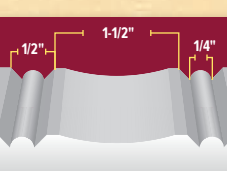

Large V-Bead

4' x 8' Sheet Shown at 15%

Jumbo V-Bead

4' x 8' Sheet Shown at 15%

Large Standard Bead

4' x 8' Sheet Shown at 15%

Jumbo Standard Bead

4' x 8' Sheet Shown at 15%

- 1 JUMBO V-BEAD (3" ON CENTER)
- 2 LK4
- 3 GSB725

- 1 COVE BEAD (3-1/2" ON CENTER)
- 2 FS312
- 3 SC214
- 4 1x4

WWW.GARDENSTATELUMBER.COM

SPECIAL ORDER SHEET PRODUCTS

4 WEEK LEAD TIME

Manufactured To Your Specified Distance On Center

Cove Bead

4' x 8' Sheet Shown at 15%

V-Channel

4' x 8' Sheet Shown at 15%

Butterfly

4' x 8' Sheet Shown at 15%

Large Butterfly

4' x 8' Sheet Shown at 15%