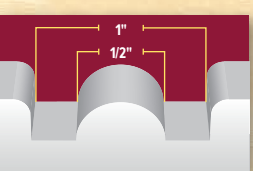

ALL BEAD PATTERNS CAN BE SPECIAL ORDERED TO RUN THE 4' LENGTH (UP TO 12' LONG)

- 1 8" MODERN SHIPLAP STRIP
- 2 PLC634
- 3 ECBCAP
- 4 4" MODERN SHIPLAP STRIP
- 5 5/4 x 6

1

2

WWW.GARDENSTATELUMBER.COM

SPECIAL ORDER SHEET PRODUCTS

Large V-Bead

4' x 8' Sheet Shown at 15%

Jumbo V-Bead

4' x 8' Sheet Shown at 15%

Large Standard Bead

4' x 8' Sheet Shown at 15%

Jumbo Standard Bead

4' x 8' Sheet Shown at 15%